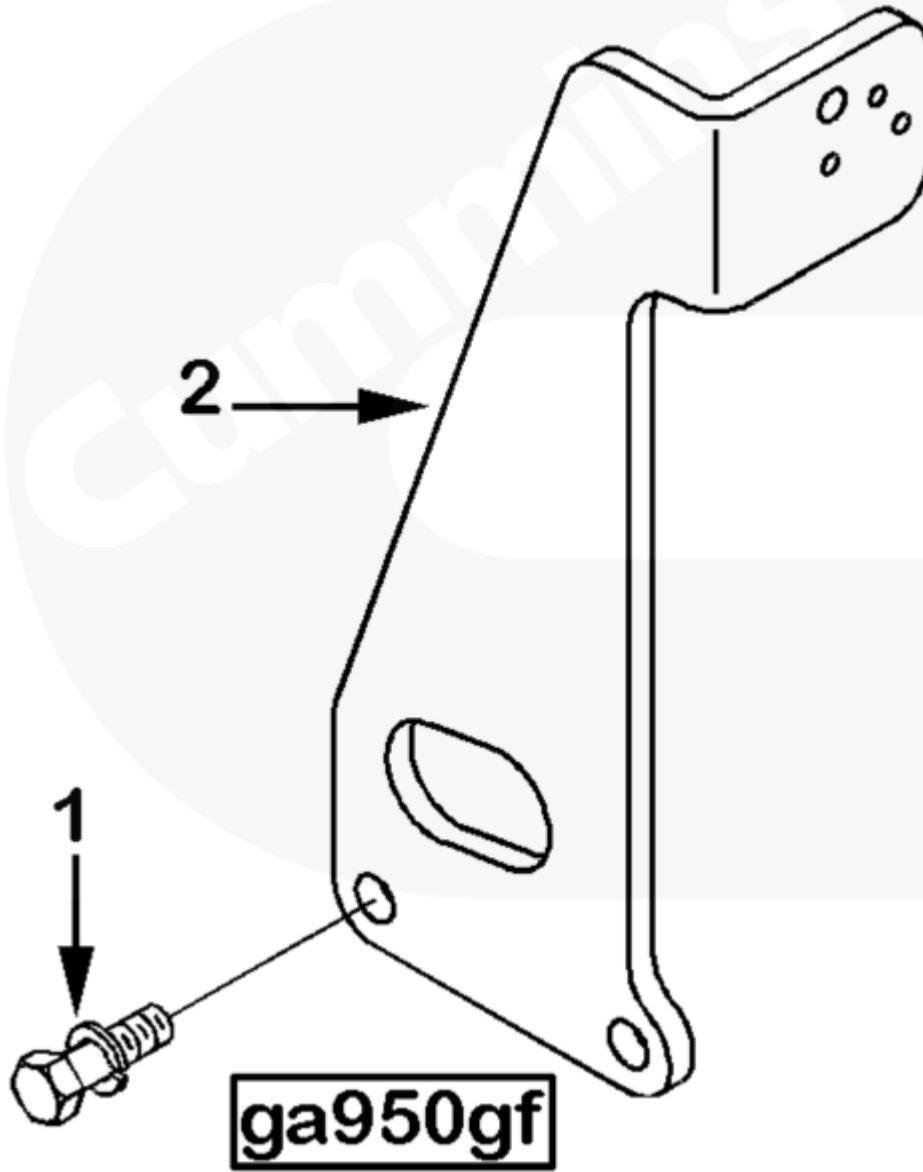

SMALL | MEDIUM | LARGE

Cart	Ref No	Part Number	Part Description	Required	Remarks
View My Cart					
		GA9016	Gear Shift Control		Gear shift control cable...(More)
					bracket for use with Hurth
					450, 630 and 800 series
					gears.
					Cable Entry: Vertical
<input type="checkbox"/>	1	3012471	Captive Washer Cap Screw	2	3/8 - 16 x 1 1/8 in.
<input type="checkbox"/>	2	3866228	Cable Bracket	1	